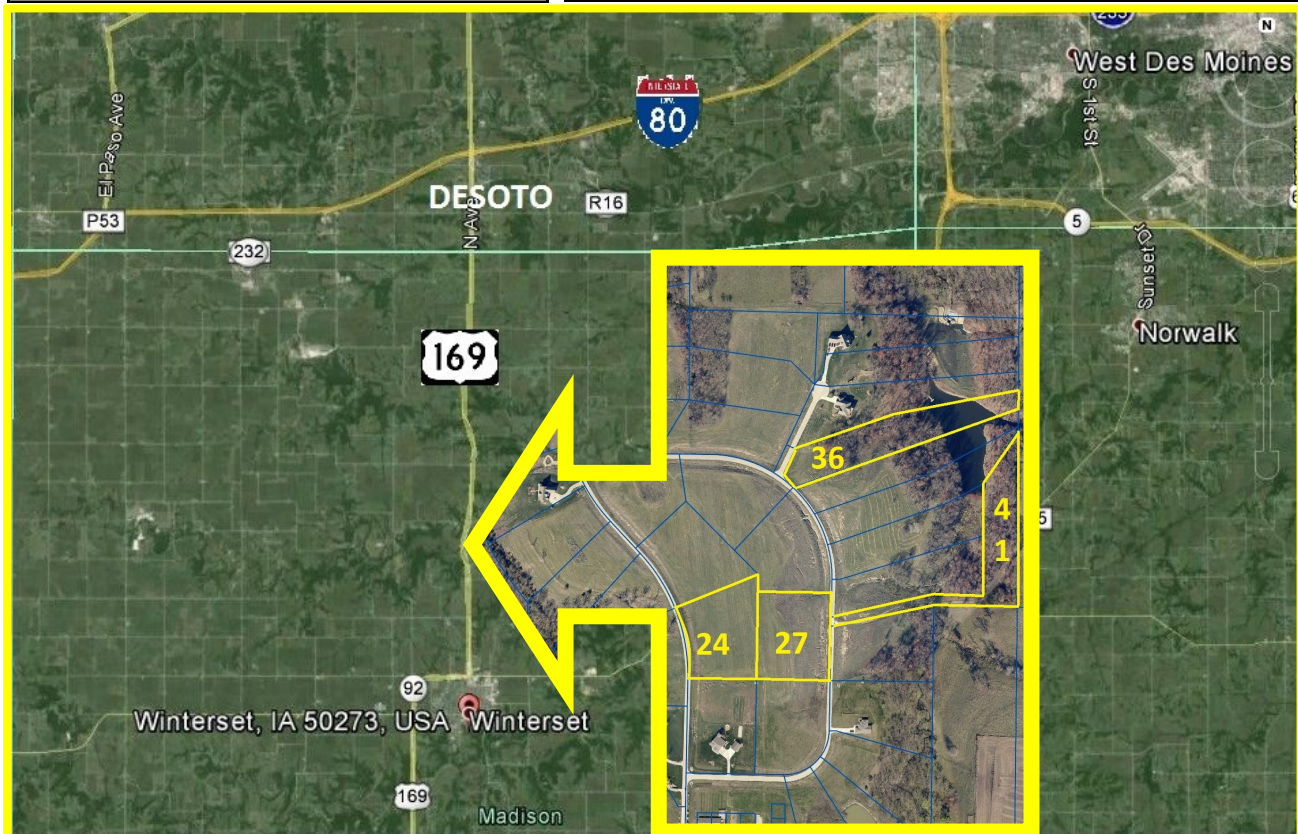

DonBrownProperties.com

COVERED BRIDGE ESTATES

4 EXECUTIVE HOME SITES WINTERSSET, IOWA

- LOT 24 - 3.02 ACRES $48,900
- LOT 27 - 3.00 ACRES $48,900
- LOT 36 - 3.45 ACRES $69,900
- LOT 41 - 3.01 ACRES $87,000

- STUNNING VIEWS
- MINUTES FROM WEST DES MOINES
- WOODED PRIVATE DEVELOPMENT
- BRING YOUR OWN BUILDER

**COLDWELL
BANKER**

**MID-AMERICA GROUP,
REALTORS®**

For Complete Details, Please Contact:

DON BROWN

1401 50TH STREET STE. 105

WEST DES MOINES, IOWA 50266

LIC. IN IOWA

Phone: 515-202-3939

E-mail: DON.BROWN@CBDSM.COM

©Coldwell Banker Corporation. Coldwell Banker is a registered trademark of Colwell Banker Corporation. An Equal Opportunity Company. An Equal Housing Opportunity. Each Office is Independently Owned and Operated. If your Property is currently listed with a real estate broker, please disregard. It is not our intention to solicit the offerings of other real estate broker. We are happy to work with them and cooperate fully. This information is believed to be true and accurate however cannot be guaranteed by the listing firm or agent. 4/19/13