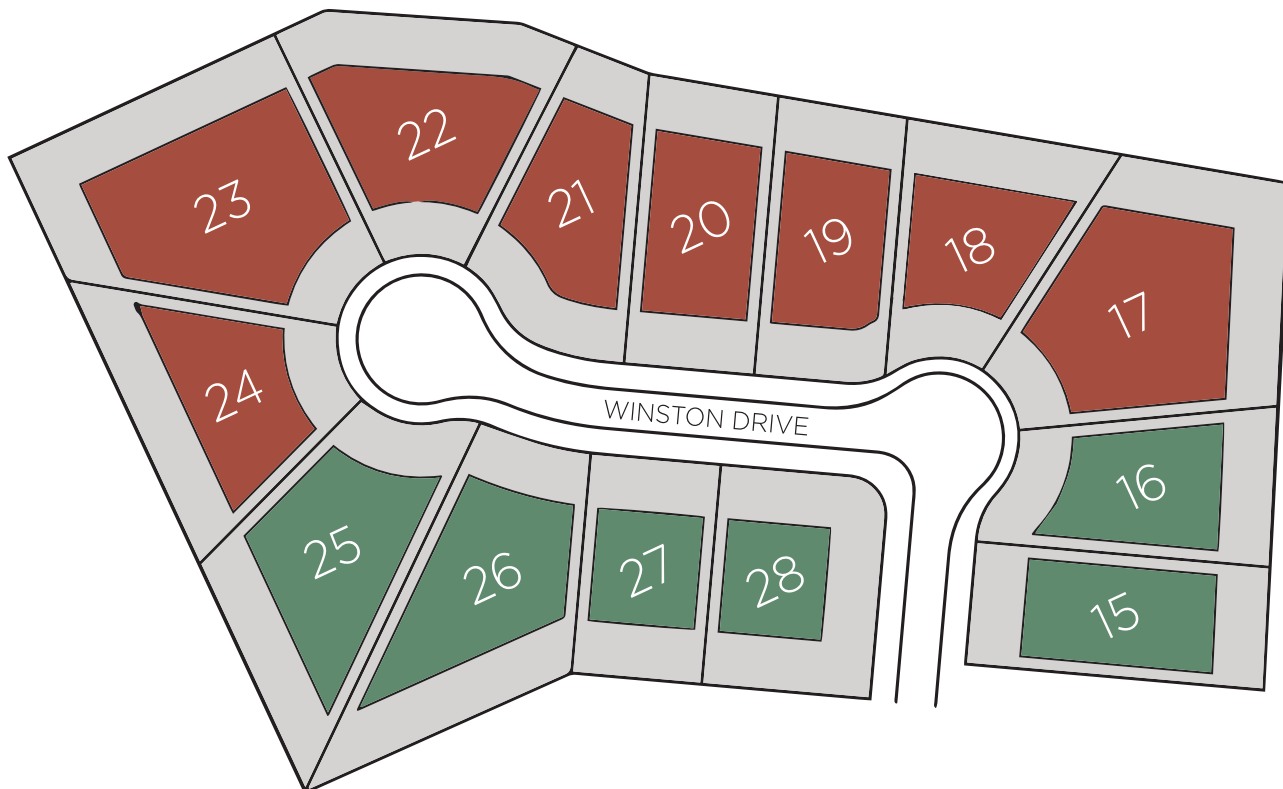

ANGEL PARK CLIVE

LOT	PRICE	TYPE	SQ.FT.
15	\$175,000	WALKOUT	15,537
16	\$175,000	WALKOUT	15,930
17	SOLD	WALKOUT	25,987
18	SOLD	WALKOUT	15,738
19	SOLD	WALKOUT	15,151
20	SOLD	WALKOUT	15,796
21	SOLD	WALKOUT	15,668
22	SOLD	WALKOUT	20,424
23	SOLD	WALKOUT	28,120
24	SOLD	WALKOUT	18,551
25	\$190,000	WALKOUT	21,598
26	\$160,000	DAYLIGHT	21,615
27	\$160,000	FLAT	12,196
28	\$150,000	FLAT	15,649